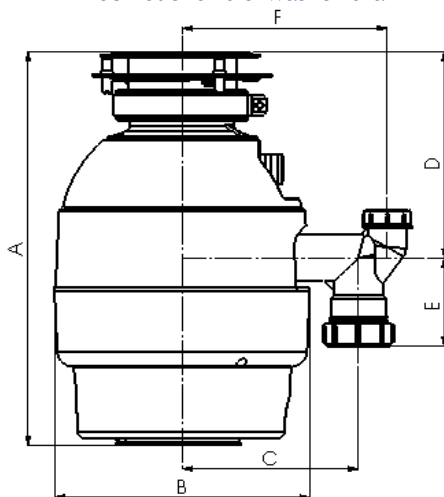

FWD-100SS

*Efficient and reliable
Supreme grinding efficiency
Silent DC motor
Hygienic & convenient
Warranty 7-Year*

Knock-out for dishwasher drain

Measurements are in Millimeter

A : 350 B : 205
C : 141 D : 175
E : 75 F : 165